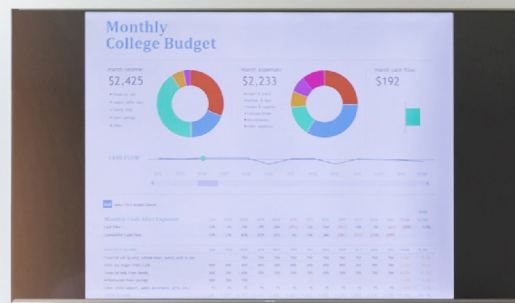

Digital Signage Ready in Minutes

Exclusive to HKGCC members:
25% off Nixplay Signage Player

Contact: Carol Cheung: carol.cheung@nixplaysignage.com
Caitlin Wong: caitlin@nixplaysignage.com
Tel : +852 2548 8831

www.nixplaysignage.com.hk

Terms & Conditions

1. Offers valid until 31st December, 2021
2. This offer cannot be used in conjunction with any other offers and is non-refundable.
3. Nixplay reserves the right to change the price and these terms and conditions or withdraw the promotion at any time without prior notice.
4. In case of dispute, Nixplay reserves the right of final decision on the terms and conditions of this offer.